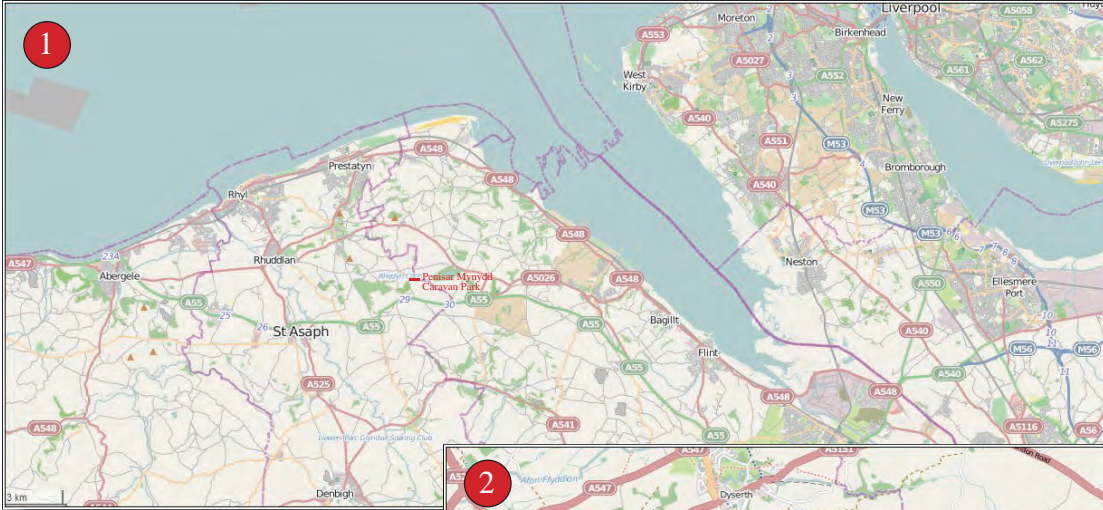

PENISAR MYNYDD Caravan Park

CONTACT

PENISAR MYNYDD CARAVAN PARK
Caerwys Road
Rhuallt
St Asaph
Denbighshire
LL17 0TY

Tel : 01745-582227

Email : contact@penisarmynydd.co.uk

Approaching from the east :

1. Follow the main A55 North Wales expressway towards Conwy.
2. Exit the A55 at junction 29 (for Rhuallt & Tremeirchion B5429).
3. On exit, immediately turn left to double back on yourself and to reach the bridge taking you back across the A55.
4. Follow the brown caravan signs. Proceed 500 metres along the well maintained B road (B5429)
5. Access to Penisar Mynydd is on the right.

Approaching from the west :

1. Follow the A55 North Wales expressway towards Chester.
2. Exit the A55 at junction 29, just after the Rhuallt incline/hill.
3. Penisar Mynydd is 500 metres along the B road (B5429) on the right