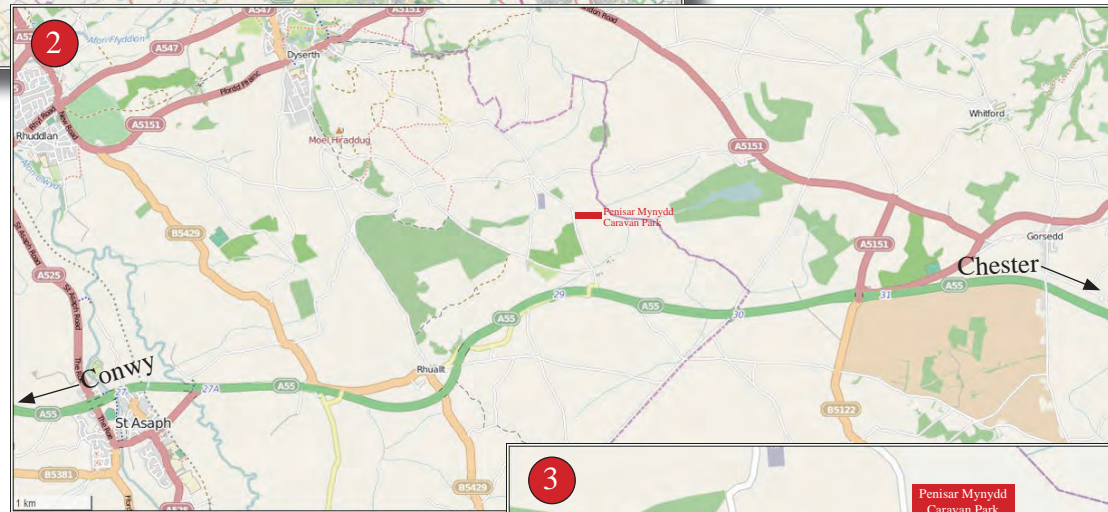

PENISAR MYNYDD Caravan Park

CONTACT

PENISAR MYNYDD CARAVAN PARK
Caerwys Road
Rhuallt
St Asaph
Denbighshire
LL17 0TY

Tel : 01745-582227

Email : contact@penisarmynydd.co.uk

Approaching from the east :

1. Follow the main A55 North Wales expressway towards Conwy.
2. Exit the A55 at junction 29 (for Rhuallt & Tremeirchion B5429).
3. On exit, immediately turn left to double back on yourself and to reach the bridge taking you back across the A55.
4. Follow the brown caravan signs. Proceed 500 metres along the well maintained B road (B5429)
5. Access to Penisar Mynydd is on the right.

Approaching from the west :

1. Follow the A55 North Wales expressway towards Chester.
2. Exit the A55 at junction 29, just after the Rhuallt incline/hill.
3. Penisar Mynydd is 500 metres along the B road (B5429) on the right